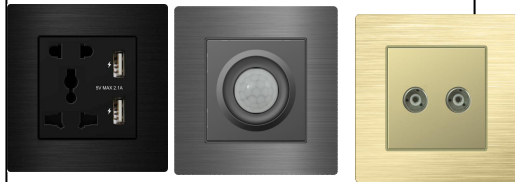

16		Cubit 13A BS socket with switch	13A, 220V	Aluminum frame Black (H12)+Plastic black modular Aluminum frame Grey (G08)+Plastic grey modular Aluminum frame Champagne (J10)+Plastic champagne modular Aluminum frame Dard rose golden (J11)+Plastic black modular Aluminum frame Light rose golden (J12)+Plastic black modular	₹1,574.00
17		Cubit 2-gang 13A BS socket with switch	13A, 220V	Aluminum frame Black (H12)+Plastic black modular Aluminum frame Grey (G08)+Plastic grey modular Aluminum frame Champagne (J10)+Plastic champagne modular Aluminum frame Dard rose golden (J11)+Plastic black modular Aluminum frame Light rose golden (J12)+Plastic black modular	₹2,269.00
18		Cubit 25A switch for Heating	25A, 220V	Aluminum frame Black (H12)+Plastic black modular Aluminum frame Grey (G08)+Plastic grey modular Aluminum frame Champagne (J10)+Plastic champagne modular Aluminum frame Dard rose golden (J11)+Plastic black modular Aluminum frame Light rose golden (J12)+Plastic black modular	₹1,621.00
		Cubit 45A switch for AC	45A, 220V	Aluminum frame Black (H12)+Plastic black modular Aluminum frame Grey (G08)+Plastic grey modular Aluminum frame Champagne (J10)+Plastic champagne modular Aluminum frame Dard rose golden (J11)+Plastic black modular Aluminum frame Light rose golden (J12)+Plastic black modular	₹1,853.00
		Cubit TV socket		Aluminum frame Black (H12)+Plastic black modular Aluminum frame Grey (G08)+Plastic grey modular Aluminum frame Champagne (J10)+Plastic champagne modular Aluminum frame Dard rose golden (J11)+Plastic black modular Aluminum frame Light rose golden (J12)+Plastic black modular	₹1,344.00
21		Cubit Tel socket	RJ11	Aluminum frame Black (H12)+Plastic black modular Aluminum frame Grey (G08)+Plastic grey modular Aluminum frame Champagne (J10)+Plastic champagne modular Aluminum frame Dard rose golden (J11)+Plastic black modular Aluminum frame Light rose golden (J12)+Plastic black modular	₹1,459.00
22		Cubit Data socket	RJ45	Aluminum frame Black (H12)+Plastic black modular Aluminum frame Grey (G08)+Plastic grey modular Aluminum frame Champagne (J10)+Plastic champagne modular Aluminum frame Dard rose golden (J11)+Plastic black modular Aluminum frame Light rose golden (J12)+Plastic black modular	₹1,552.00
23		Cubit Data socket	CAT 6	Aluminum frame Black (H12)+Plastic black modular Aluminum frame Grey (G08)+Plastic grey modular Aluminum frame Champagne (J10)+Plastic champagne modular Aluminum frame Dard rose golden (J11)+Plastic black modular Aluminum frame Light rose golden (J12)+Plastic black modular	₹1,784.00
24		Cubit TV/Data socket	RJ45	Aluminum frame Black (H12)+Plastic black modular Aluminum frame Grey (G08)+Plastic grey modular Aluminum frame Champagne (J10)+Plastic champagne modular Aluminum frame Dard rose golden (J11)+Plastic black modular Aluminum frame Light rose golden (J12)+Plastic black modular	₹1,715.00