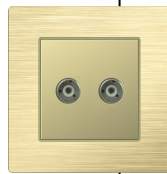

Scenario Show	No.	Picture (Reference only)	Product Name	Description	Color	Unit Price (INR)
<b>Cubit (Square button with LED) Aluminum 24V KNX Tact Switch</b>						
	1		Cubit Square button with LED 1-gang tact switch	Aluminum, 86*86mm, 24V KNX Unchangeable backlight+light circle	Aluminum frame Black (H12)+Plastic black button Aluminum frame Grey(G08)+Plastic grey button Aluminum frame Champagne(J10)+Plastic champagne button Aluminum frame Dard rose golden (J11)+Plastic black button Aluminum frame Light rose golden (J12)+Plastic black button	₹8,520.00
	2		Cubit Square button with LED 2-gang tact switch	Aluminum, 86*86mm, 24V KNX Unchangeable backlight+light circle	Aluminum frame Black (H12)+Plastic black button Aluminum frame Grey(G08)+Plastic grey button Aluminum frame Champagne(J10)+Plastic champagne button Aluminum frame Dard rose golden (J11)+Plastic black button Aluminum frame Light rose golden (J12)+Plastic black button	₹9,078.00
	3		Cubit Square button with LED 3-gang tact switch	Aluminum, 86*86mm, 24V KNX Unchangeable backlight+light circle	Aluminum frame Black (H12)+Plastic black button Aluminum frame Grey(G08)+Plastic grey button Aluminum frame Champagne(J10)+Plastic champagne button Aluminum frame Dard rose golden (J11)+Plastic black button Aluminum frame Light rose golden (J12)+Plastic black button	₹9,632.00
	4		Cubit Square button with LED 4-key tact switch	Aluminum, 86*86mm, 24V KNX Unchangeable backlight+light circle	Aluminum frame Black (H12)+Plastic black button Aluminum frame Grey(G08)+Plastic grey button Aluminum frame Champagne(J10)+Plastic champagne button Aluminum frame Dard rose golden (J11)+Plastic black button Aluminum frame Light rose golden (J12)+Plastic black button	₹9,262.00
	5		Cubit Square button with LED 6-key tact switch	Aluminum, 86*86mm, 24V KNX Unchangeable backlight+light circle	Aluminum frame Black (H12)+Plastic black button Aluminum frame Grey(G08)+Plastic grey button Aluminum frame Champagne(J10)+Plastic champagne button Aluminum frame Dard rose golden (J11)+Plastic black button Aluminum frame Light rose golden (J12)+Plastic black button	₹9,910.00
<b>Cubit Aluminum TFT Thermostat</b>						
	6		Cubit TFT Thermostat	Aluminum, 86*86mm, 24V KNX Air-con only	Aluminum frame Black (H12)+Plastic black modular Aluminum frame Grey(G08)+Plastic grey modular Aluminum frame Champagne(J10)+Plastic champagne modular Aluminum frame Dard rose golden (J11)+Plastic black modular Aluminum frame Light rose golden (J12)+Plastic black modular	₹18,246.00
<b>Cubit Aluminum Socket</b>						